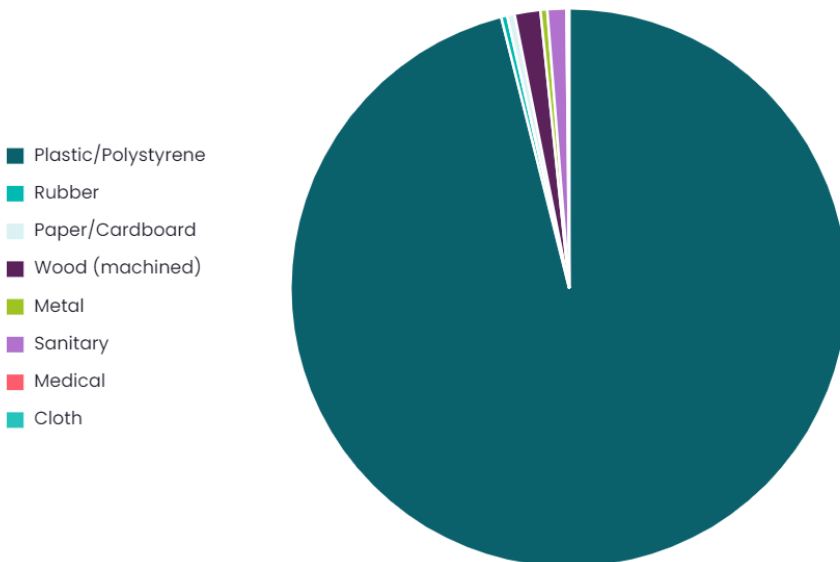

Your survey data was updated successfully.

New Year Beach Clean Survey

2nd January 2022 - 10a.m.
Denise Swan-Jenkins

Summary

Location Worbarrow Bay	Survey volunteers 13	Total volunteers 13	Length of beach surveyed 100m
Width of beach surveyed 15m	Bags collected 6.00	Weight collected 65.00kg	Total items 2543
Average items/100m 2543.00			

Materials collected