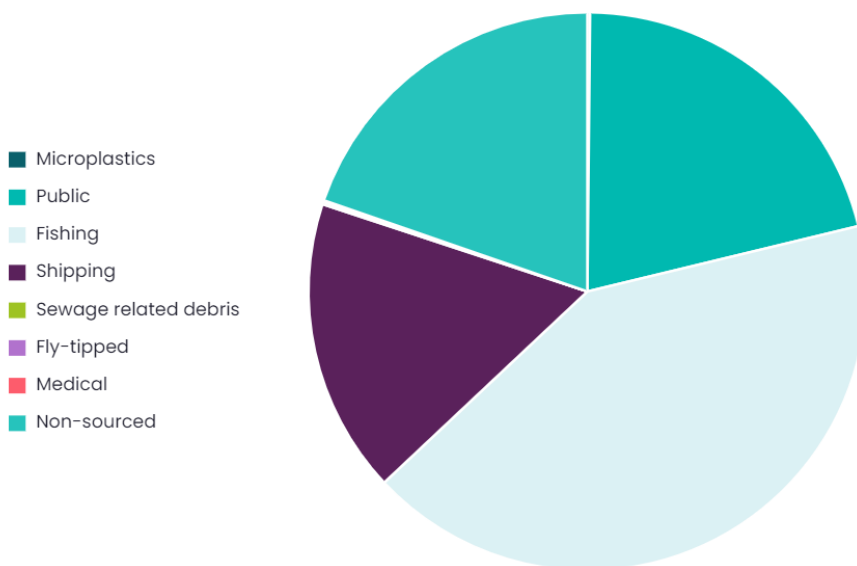

Summary of collected litter material

Material	Items found	Items per 100m	% of total
Plastic/Polystyrene	2443	2443.00	96.07%
Rubber	9	9.00	0.35%
Paper/Cardboard	11	11.00	0.43%
Wood (machined)	38	38.00	1.49%
Metal	10	10.00	0.39%
Sanitary	28	28.00	1.10%
Medical	2	2.00	0.08%
Cloth	2	2.00	0.08%

Sources

Summary of collected litter sources

Source	Items found	Items per 100m	% of total
Microplastics	4	4.00	0.16%
Public	536	536.00	21.08%
Fishing	1062	1062.00	41.76%
Shipping	434	434.00	17.07%
Sewage related debris	3	3.00	0.12%
Fly-tipped	2	2.00	0.08%